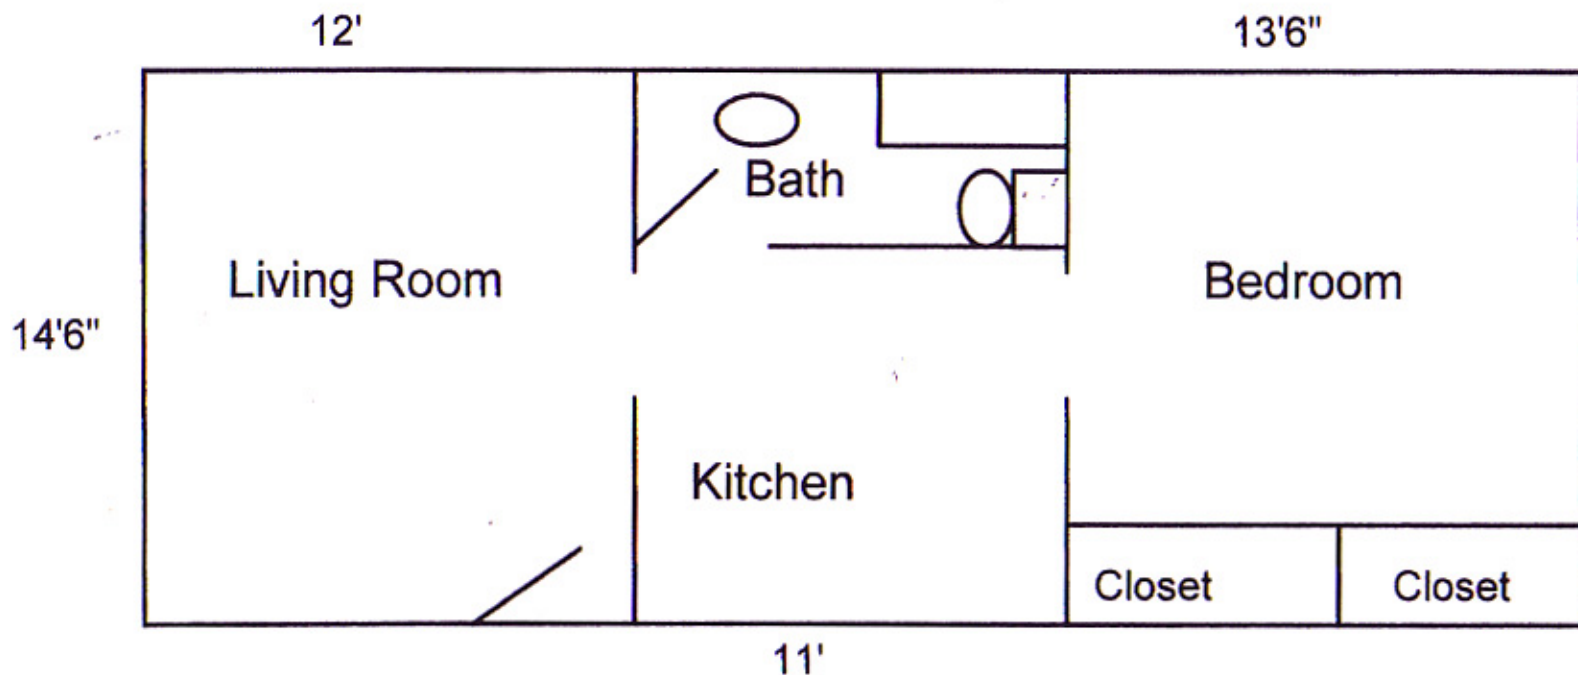

1315 Spring Street, Madison, WI 53715

One Bedroom Apartment

Approximate Square Footage: 550 Square Feet
Room for Two People

* actual size, amenities and dimensions of apartment may vary

Randall Park Rentals, LLC
1320 Spring Street, Madison, WI 53715
(608) 251-2715 Randallpark@tds.net