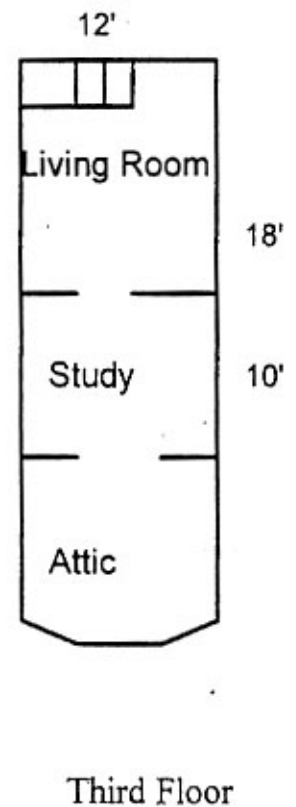

111 North Randall Avenue, Madison, WI 53715

Approximate Square Footage: 1,600 Square Feet
 * actual size, amenities and dimensions of apartment may vary

Randall Park Rentals, LLC
 1320 Spring Street, Madison, WI 53715
 (608)251-2715