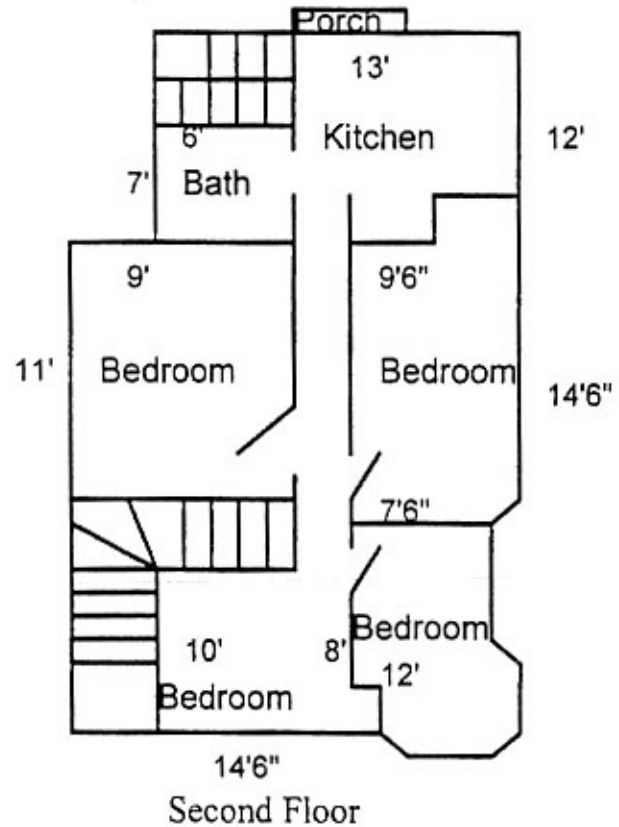

111 North Randall Avenue, Madison, WI 53715

Approximate Square Footage: 1,600 Square Feet
 * actual size, amenities and dimensions of apartment may vary

Randall Park Rentals, LLC
 1320 Spring Street, Madison, WI 53715
 (608)251-2715