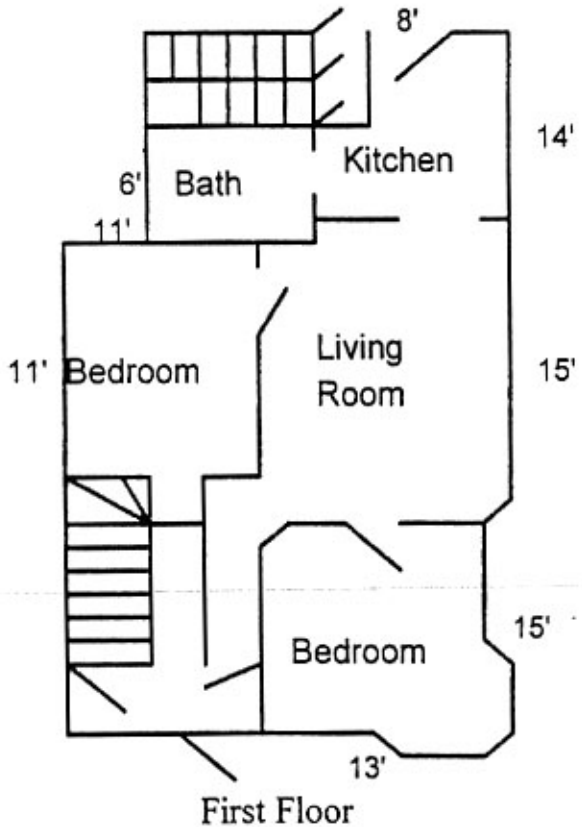

111 North Randall Avenue, Madison, WI 53715

Approximate Square Footage: 1,600 Square Feet
 * actual size, amenities and dimensions of apartment may vary

Randall Park Rentals, LLC
 1320 Spring Street, Madison, WI 53715
 (608)251-2715